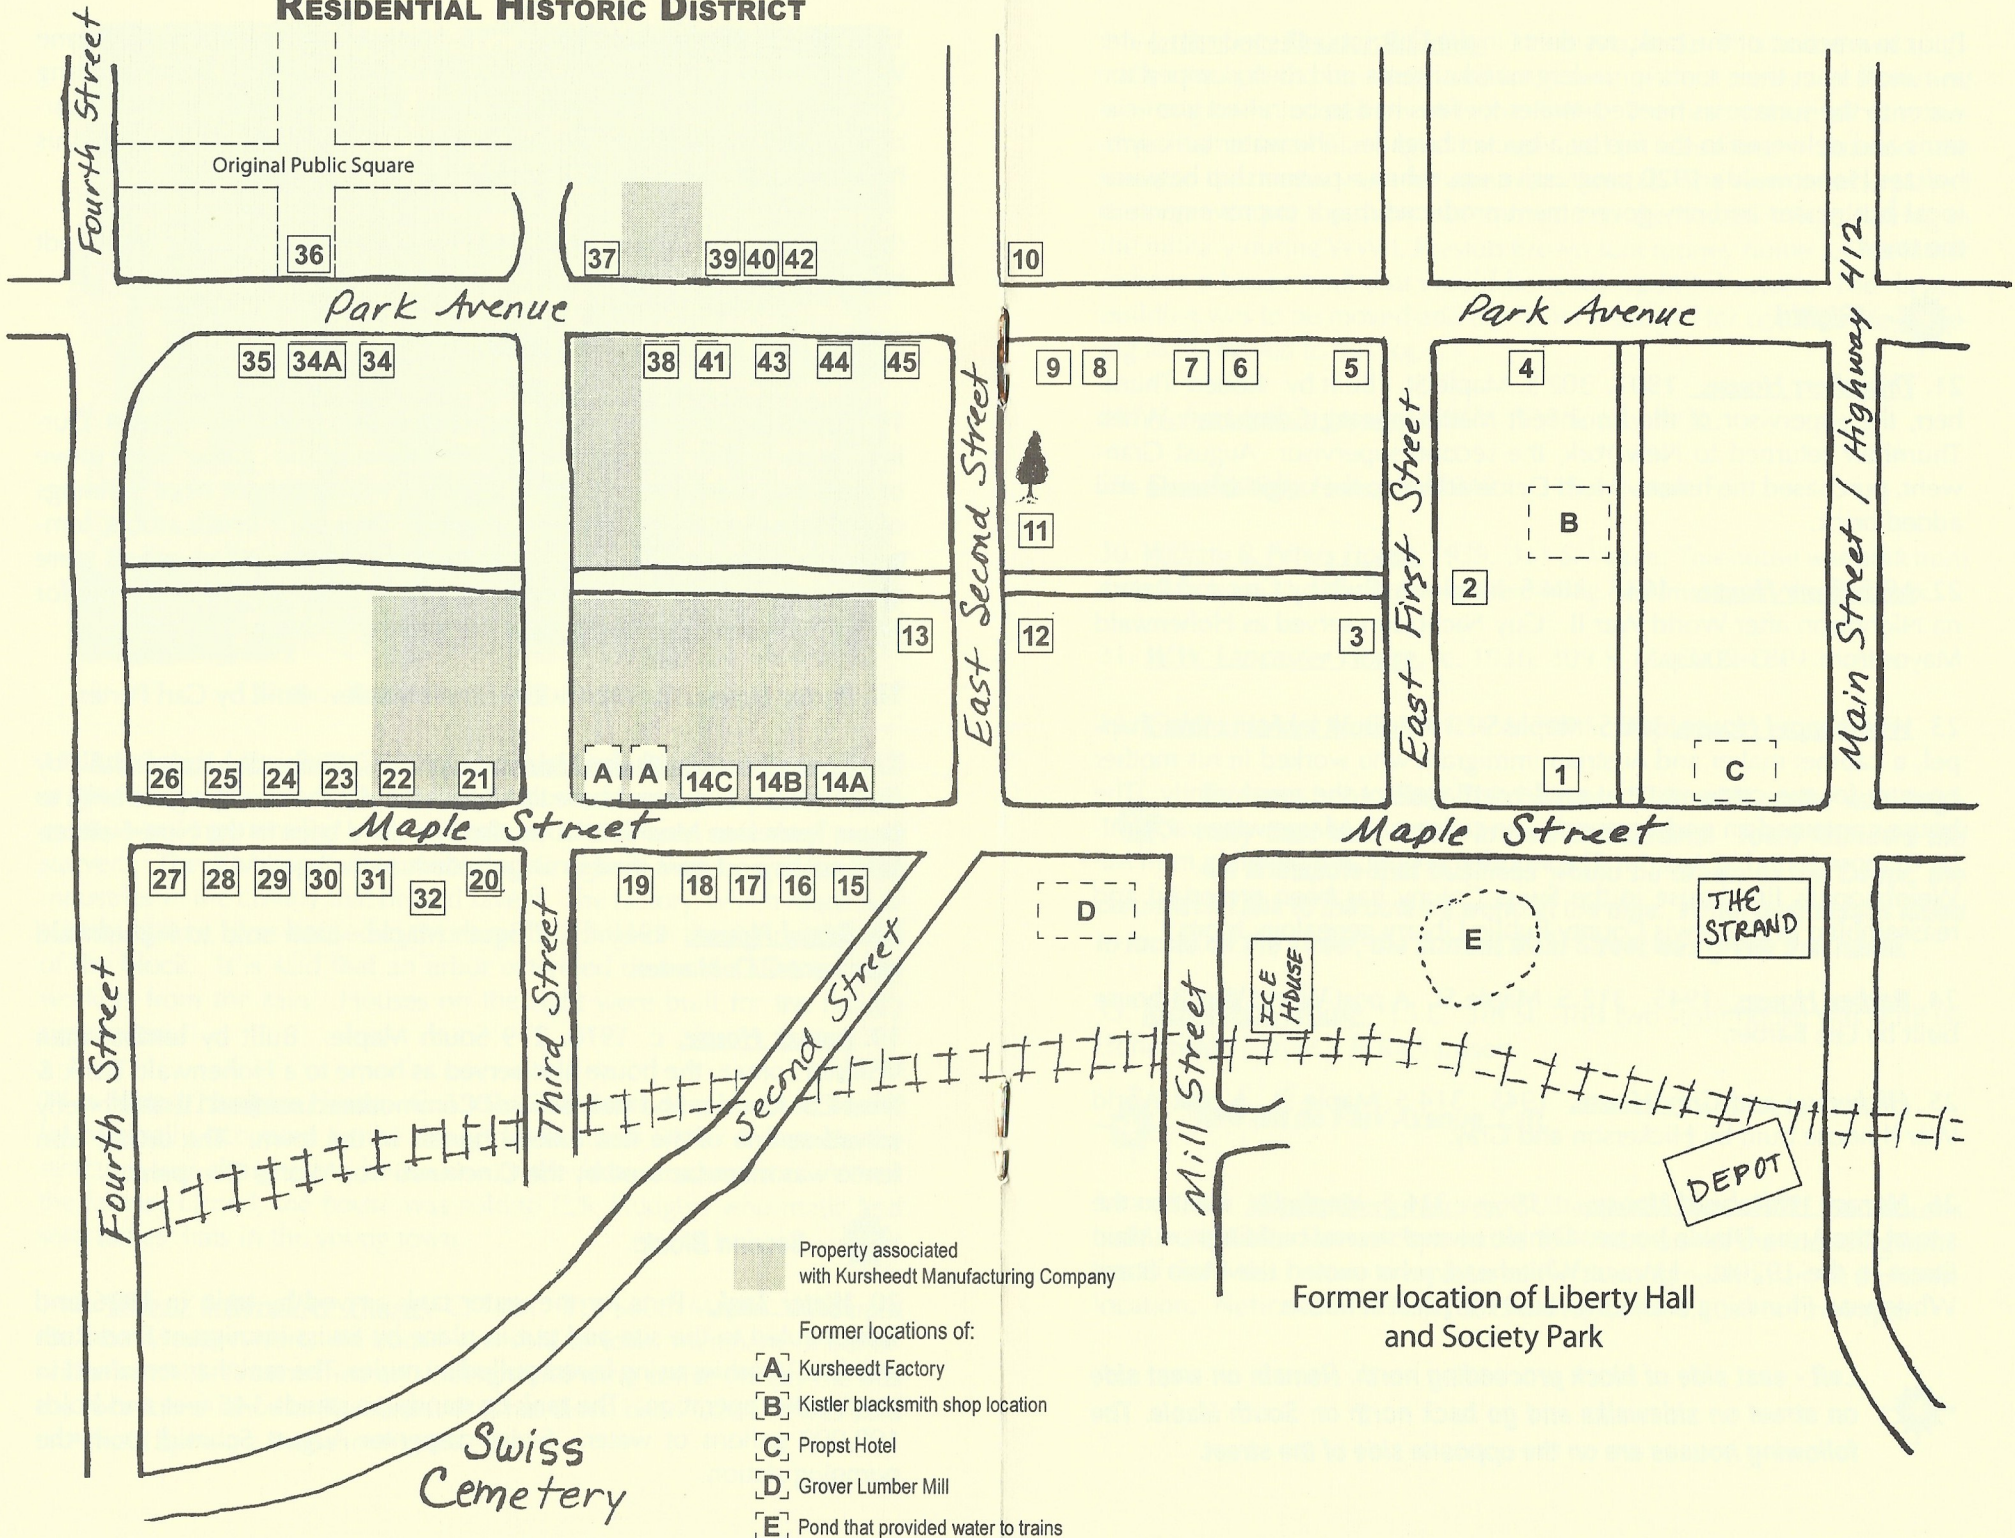

RESIDENTIAL HISTORIC DISTRICT

Property associated with Kursheedt Manufacturing Company

Former locations of:

- [A] Kursheedt Factory
- [B] Kistler blacksmith shop location
- [C] Propst Hotel
- [D] Grover Lumber Mill
- [E] Pond that provided water to trains

Former location of Liberty Hall and Society Park